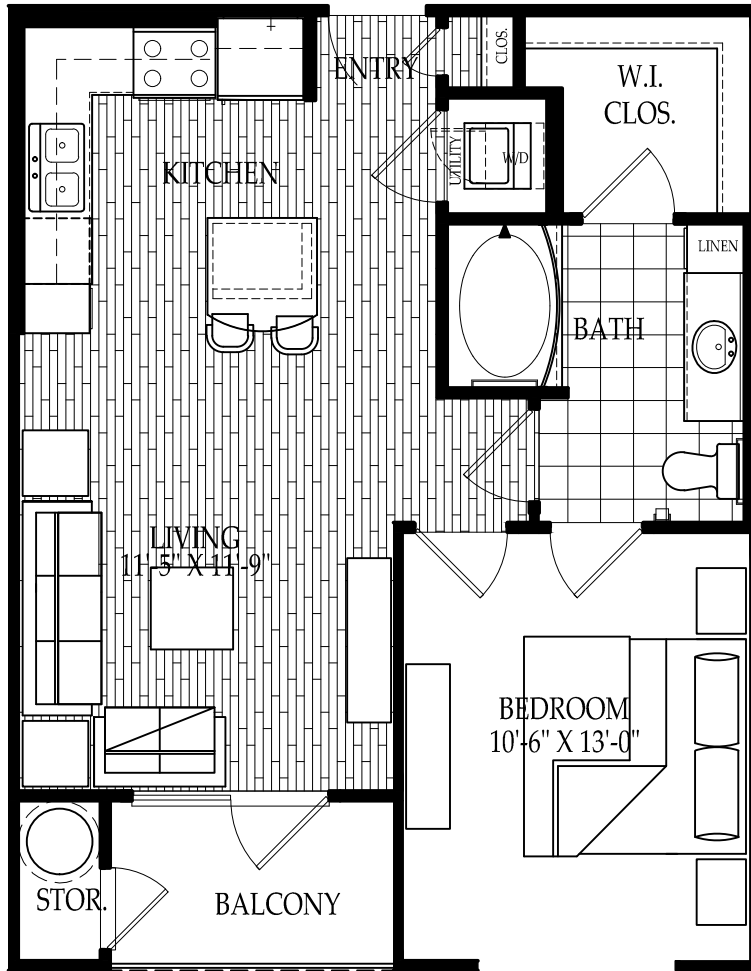

# THE CEZANNE

One Bedroom / One Bath / A1  
609 Square Feet

THE  
**FAIRMONT**  
MUSEUM DISTRICT

4310 Dunlavy  
Houston, Texas 77006

Your selected floor plan may vary from this illustration due to design configuration and architectural styling.  
Not all features are available in every apartment. All square footages are approximate.