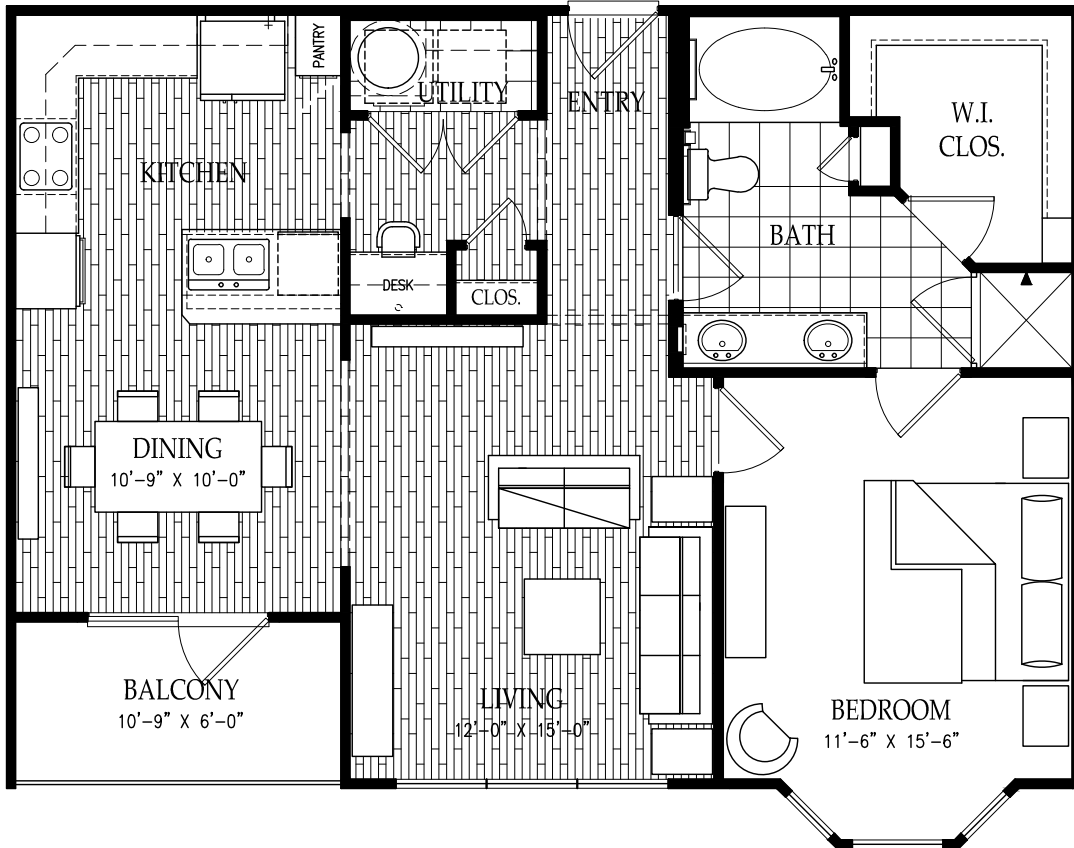

# THE DALI

One Bedroom / One Bath / A4  
868 Square Feet

THE  
**FAIRMONT**  
MUSEUM DISTRICT

4310 Dunlavy  
Houston, Texas 77006

Your selected floor plan may vary from this illustration due to design configuration and architectural styling.  
Not all features are available in every apartment. All square footages are approximate.