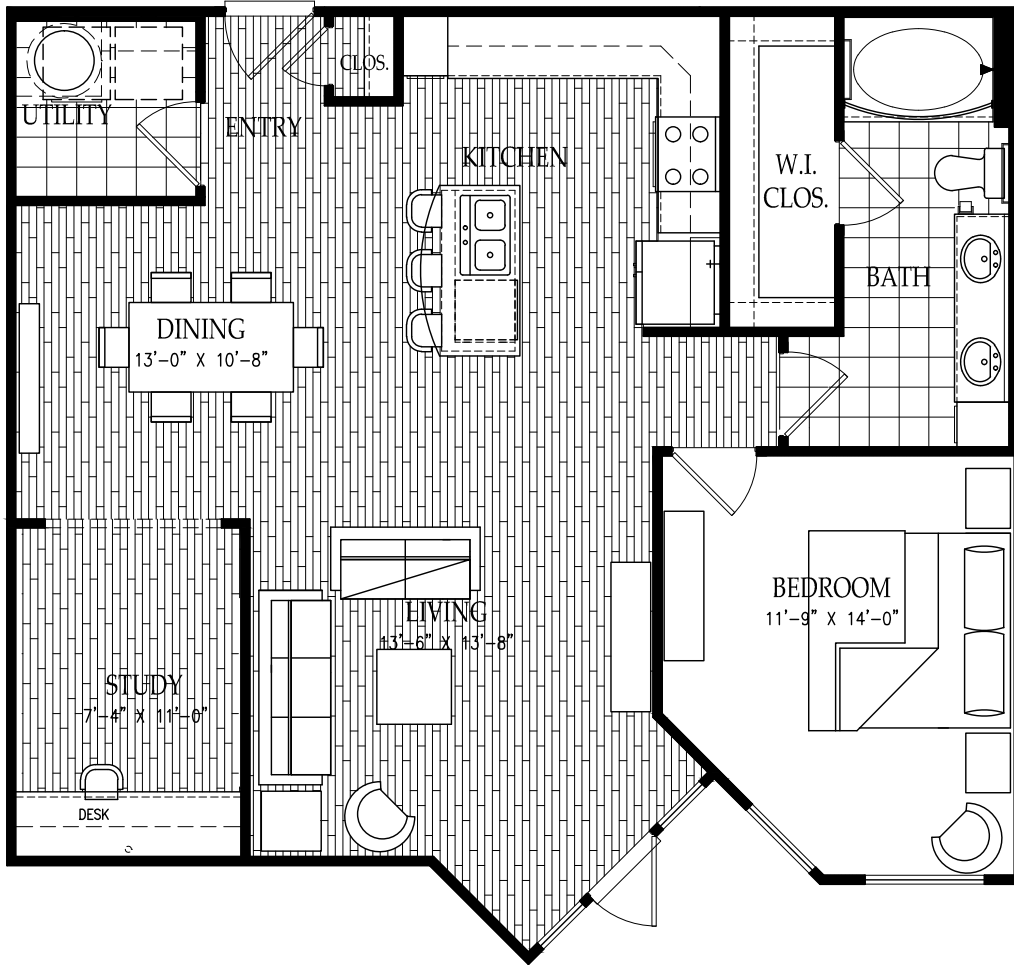

# THE GAUGUIN

One Bedroom / One Study / One Bath / B1  
983 Square Feet

THE  
**FAIRMONT**  
MUSEUM DISTRICT

4310 Dunlavy  
Houston, Texas 77006

Your selected floor plan may vary from this illustration due to design configuration and architectural styling.  
Not all features are available in every apartment. All square footages are approximate.