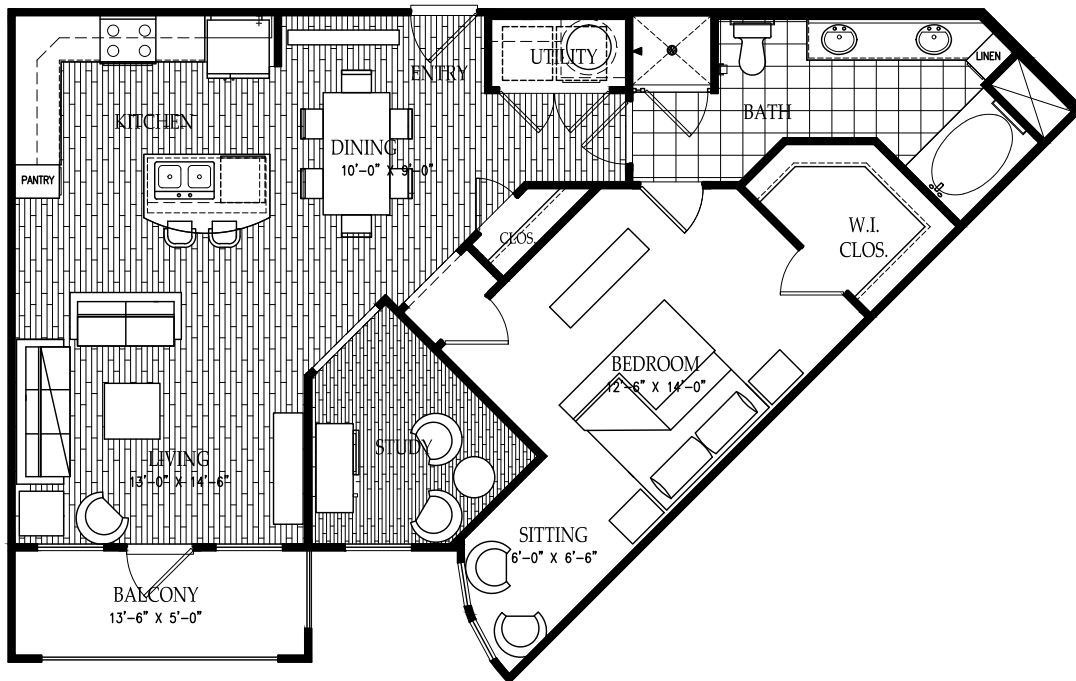

# THE KLIMT

One Bedroom / One Study / One Bath / B2  
996 Square Feet

## THE FAIRMONT

MUSEUM DISTRICT

4310 Dunlavy  
Houston, Texas 77006

Your selected floor plan may vary from this illustration due to design configuration and architectural styling.  
Not all features are available in every apartment. All square footages are approximate.