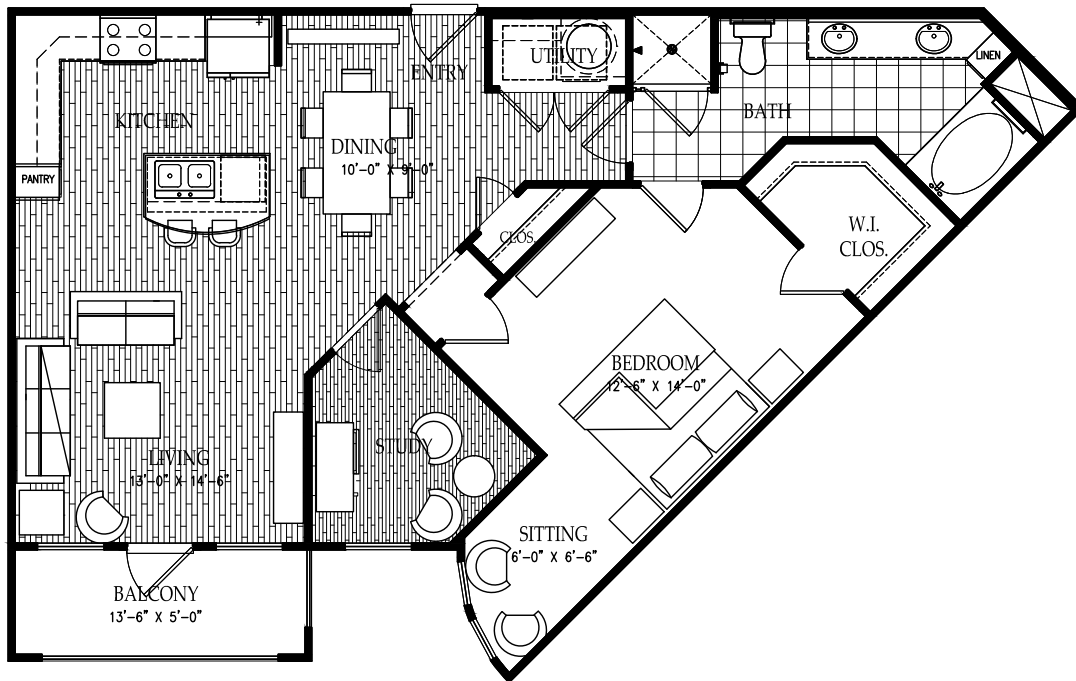

THE SEURAT

One Bedroom / One Study / One Bath / B2 Alt
996 Square Feet

THE
FAIRMONT
MUSEUM DISTRICT

4310 Dunlavy
Houston, Texas 77006

Your selected floor plan may vary from this illustration due to design configuration and architectural styling.
Not all features are available in every apartment. All square footages are approximate.