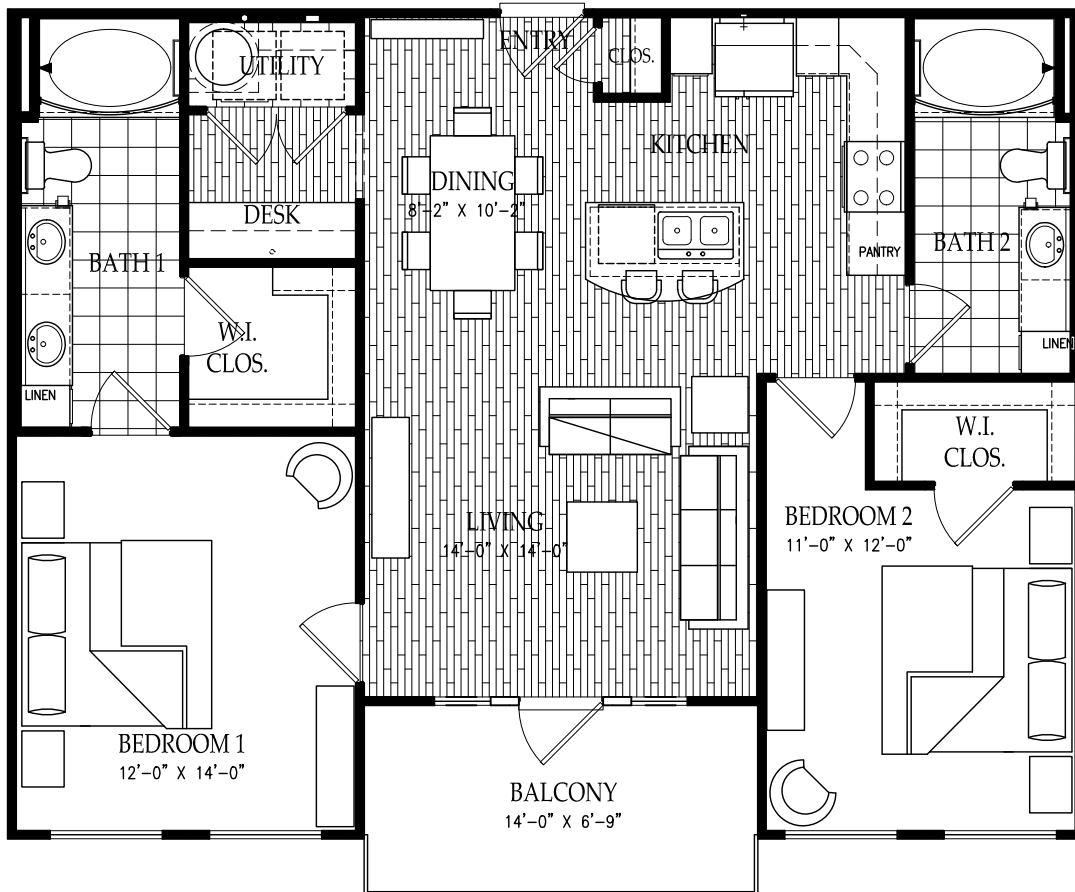

THE MATISSE

Two Bedroom / Two Bath / C1

1062 Square Feet

THE
FAIRMONT
MUSEUM DISTRICT

4310 Dunlavy
Houston, Texas 77006

Your selected floor plan may vary from this illustration due to design configuration and architectural styling.
Not all features are available in every apartment. All square footages are approximate.