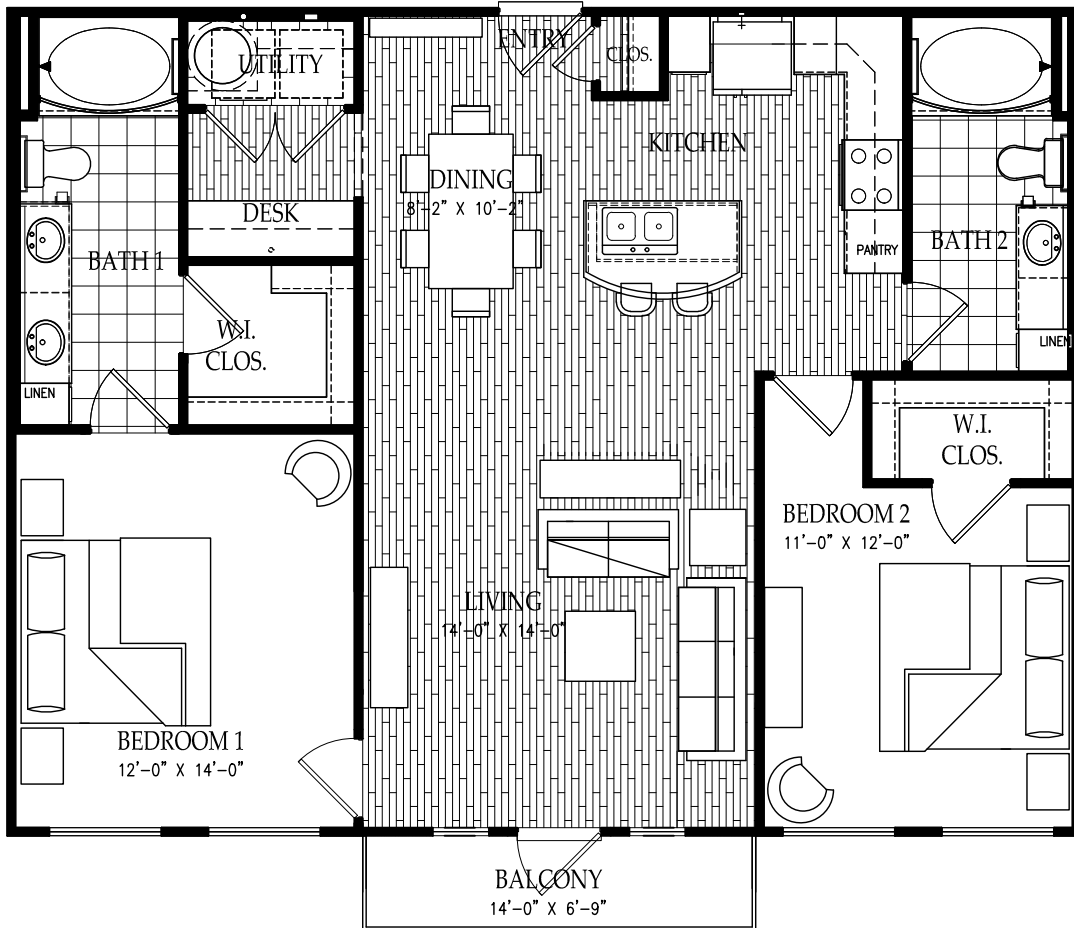

# THE WYETH

Two Bedroom / Two Bath / C1S

1157 Square Feet

## THE FAIRMONT

MUSEUM DISTRICT

4310 Dunlavy  
Houston, Texas 77006

Your selected floor plan may vary from this illustration due to design configuration and architectural styling.  
Not all features are available in every apartment. All square footages are approximate.