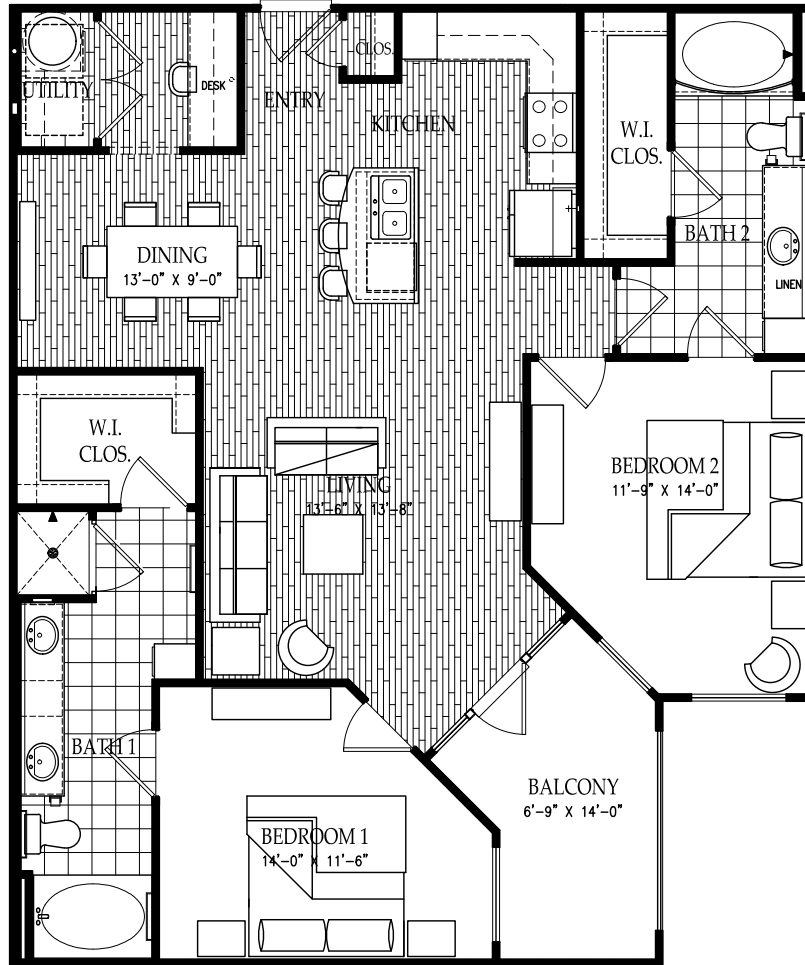

THE MONET

Two Bedroom / Two Bath / C2

1206 Square Feet

THE FAIRMONT

MUSEUM DISTRICT

4310 Dunlavy
Houston, Texas 77006

Your selected floor plan may vary from this illustration due to design configuration and architectural styling.
Not all features are available in every apartment. All square footages are approximate.