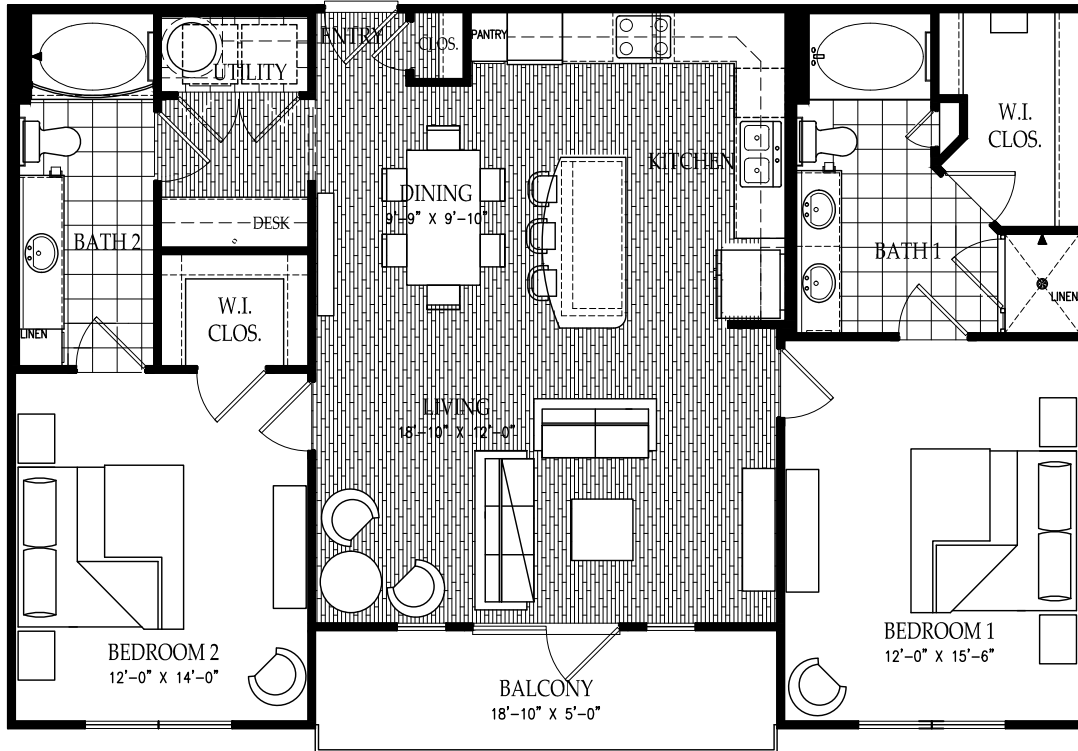

THE MONDRIAN

Two Bedroom / Two Bath / C3

1223 Square Feet

THE FAIRMONT

MUSEUM DISTRICT

4310 Dunlavy
Houston, Texas 77006

Your selected floor plan may vary from this illustration due to design configuration and architectural styling.
Not all features are available in every apartment. All square footages are approximate.