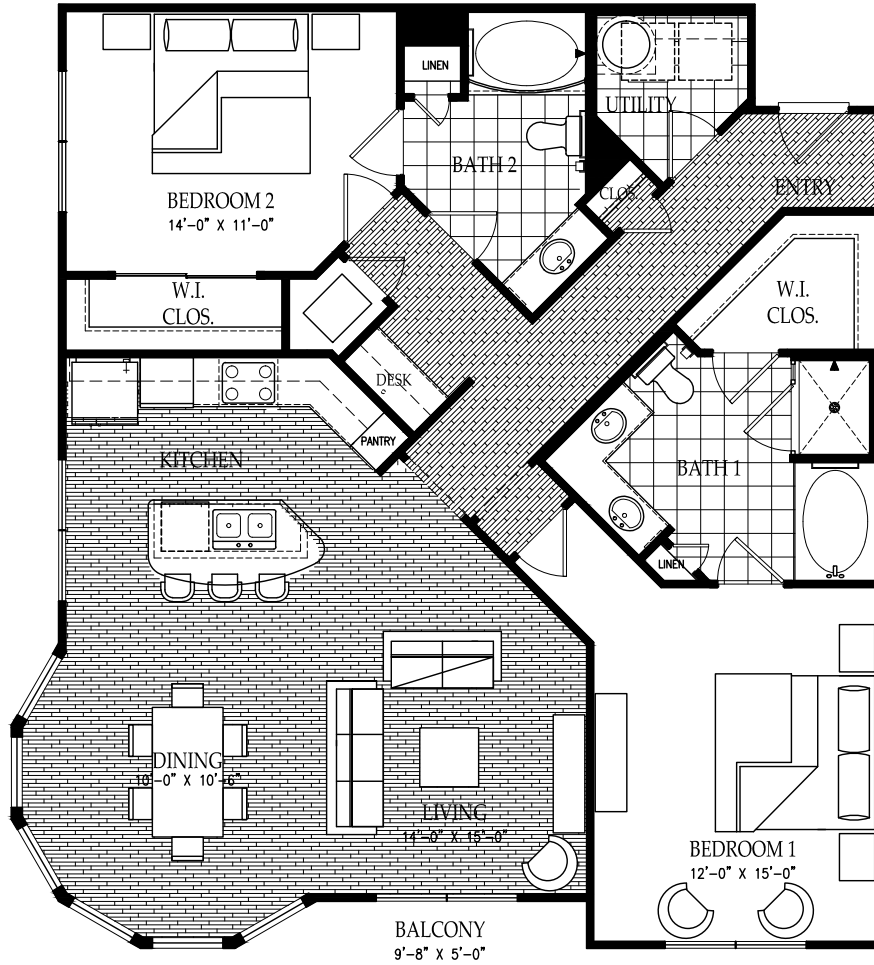

THE PICASSO

Two Bedroom / Two Bath / C4

1361 Square Feet

THE
FAIRMONT
MUSEUM DISTRICT

4310 Dunlavy
Houston, Texas 77006

Your selected floor plan may vary from this illustration due to design configuration and architectural styling.
Not all features are available in every apartment. All square footages are approximate.