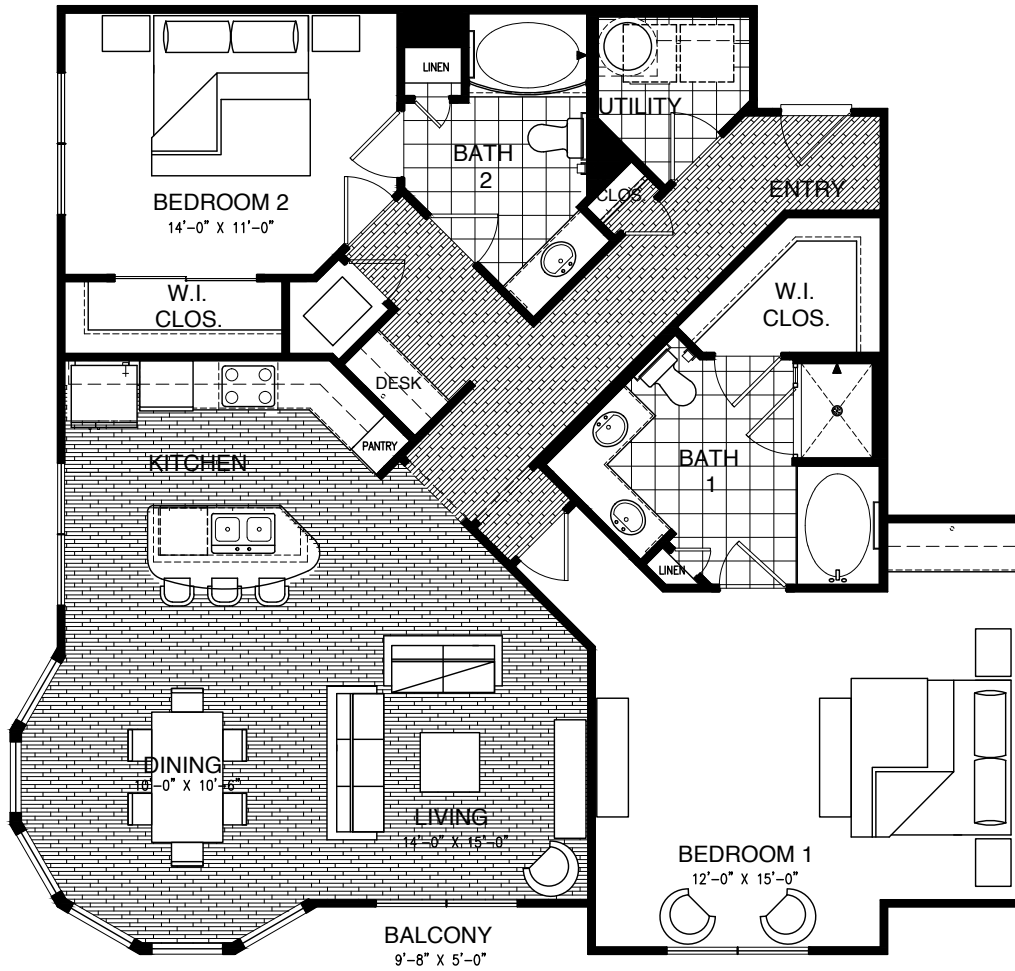

# THE MIRO

Two Bedroom / Two Bath / C4 Alt  
1456 Square Feet

THE  
**FAIRMONT**  
MUSEUM DISTRICT

4310 Dunlavy  
Houston, Texas 77006

Your selected floor plan may vary from this illustration due to design configuration and architectural styling.  
Not all features are available in every apartment. All square footages are approximate.