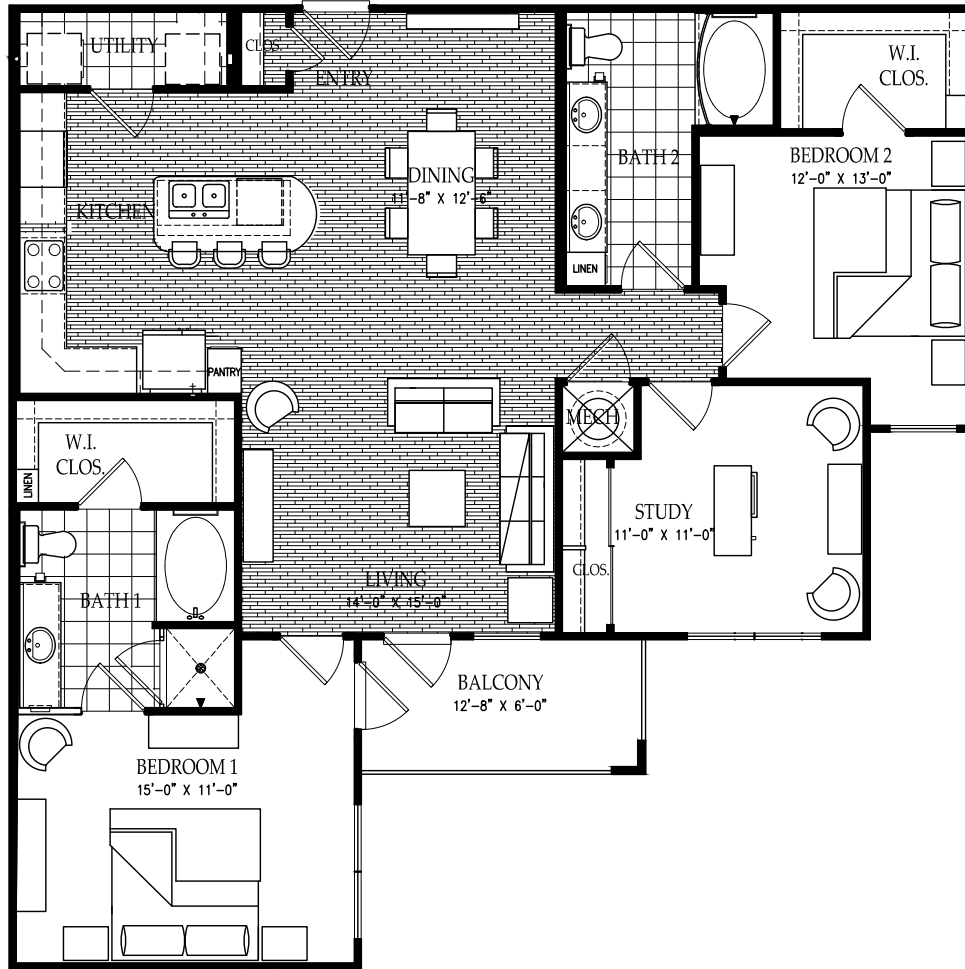

THE RENOIR

Two Bedroom / Two Bath / One Study / D1
1403 Square Feet

THE FAIRMONT

MUSEUM DISTRICT

4310 Dunlavy
Houston, Texas 77006

Your selected floor plan may vary from this illustration due to design configuration and architectural styling.
Not all features are available in every apartment. All square footages are approximate.