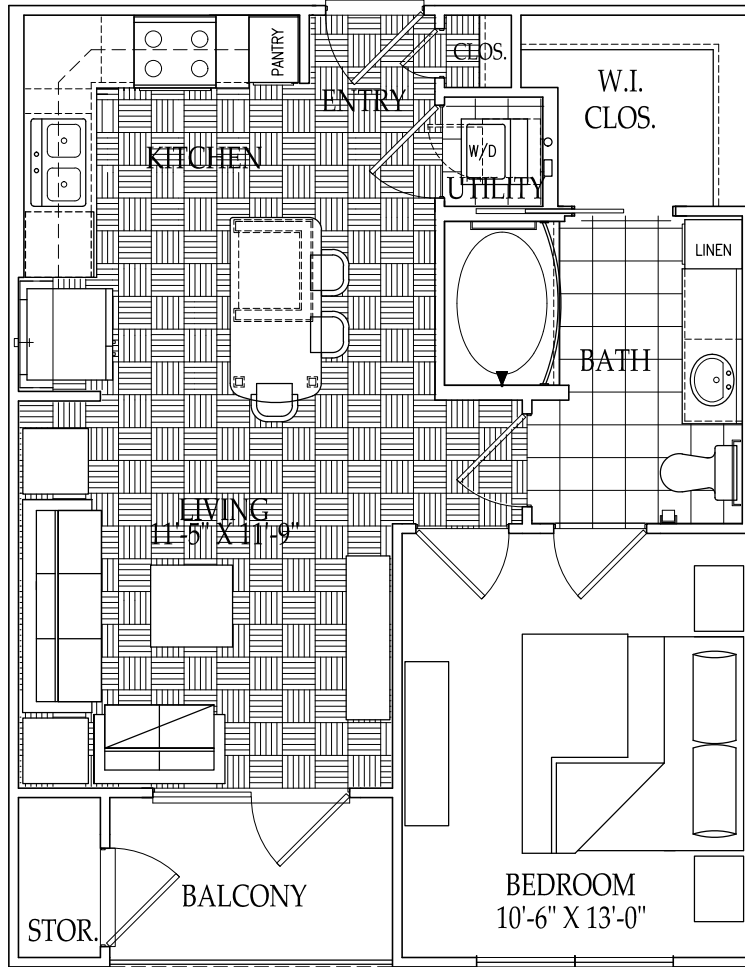

THE BELLINI

One Bedroom / One Bathroom / A1
609 Square Feet

THE
FAIRMONT
MUSEUM DISTRICT

4300 Dunlavy
Houston, Texas 77006

Your selected floor plan may vary from this illustration due to design configuration and architectural styling.
Not all features are available in every apartment. All square footages are approximate.