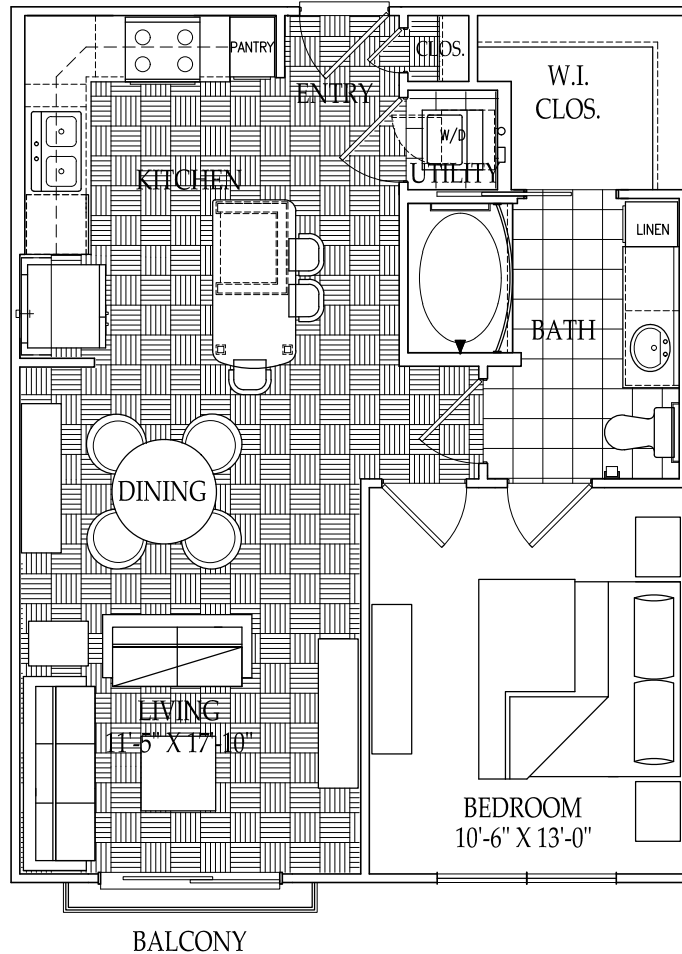

# THE BRAQUE

One Bedroom / One Bathroom / A1S  
670 Square Feet

THE  
**FAIRMONT**  
MUSEUM DISTRICT

4300 Dunlavy  
Houston, Texas 77006

Your selected floor plan may vary from this illustration due to design configuration and architectural styling.  
Not all features are available in every apartment. All square footages are approximate.