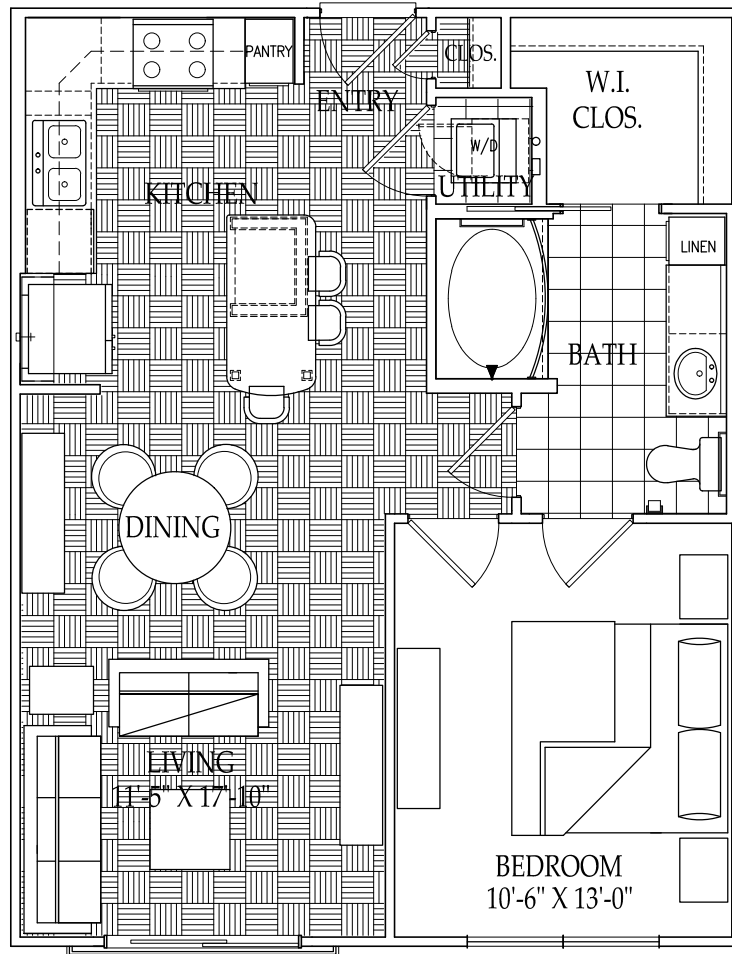

# THE BRAQUE ALT

One Bedroom / One Bathroom / A1S1

670 Square Feet

## THE FAIRMONT

MUSEUM DISTRICT

4300 Dunlavy  
Houston, Texas 77006

Your selected floor plan may vary from this illustration due to design configuration and architectural styling.  
Not all features are available in every apartment. All square footages are approximate.