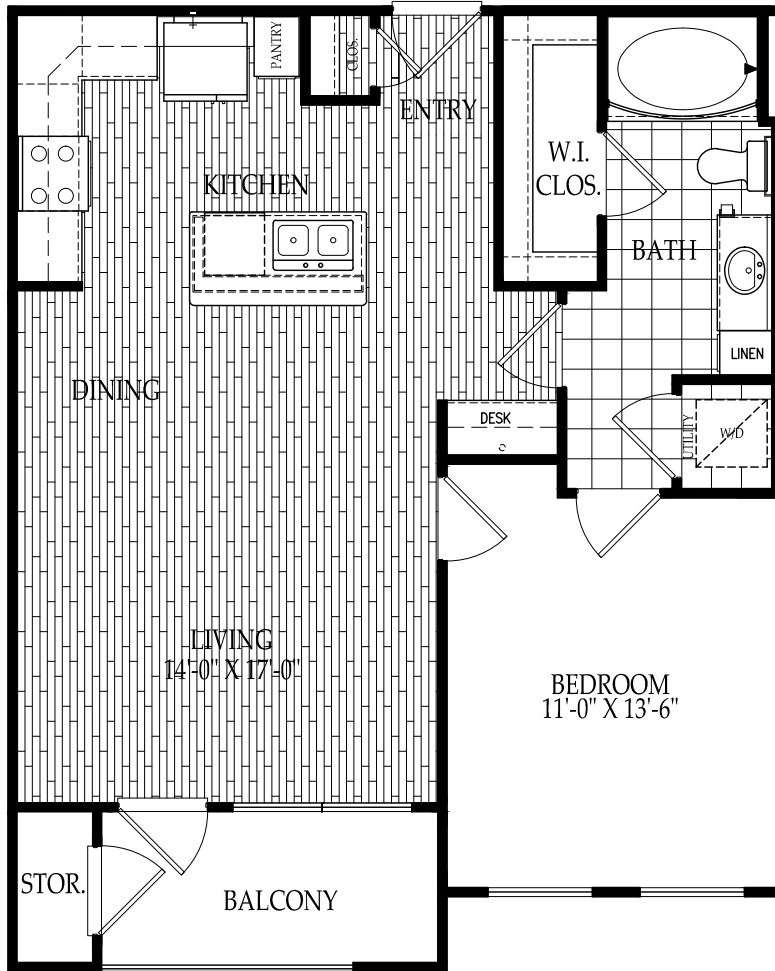

# THE TURNER

One Bedroom / One Bathroom / A2

733 Square Feet

## THE FAIRMONT

MUSEUM DISTRICT

4300 Dunlavy  
Houston, Texas 77006

Your selected floor plan may vary from this illustration due to design configuration and architectural styling.  
Not all features are available in every apartment. All square footages are approximate.