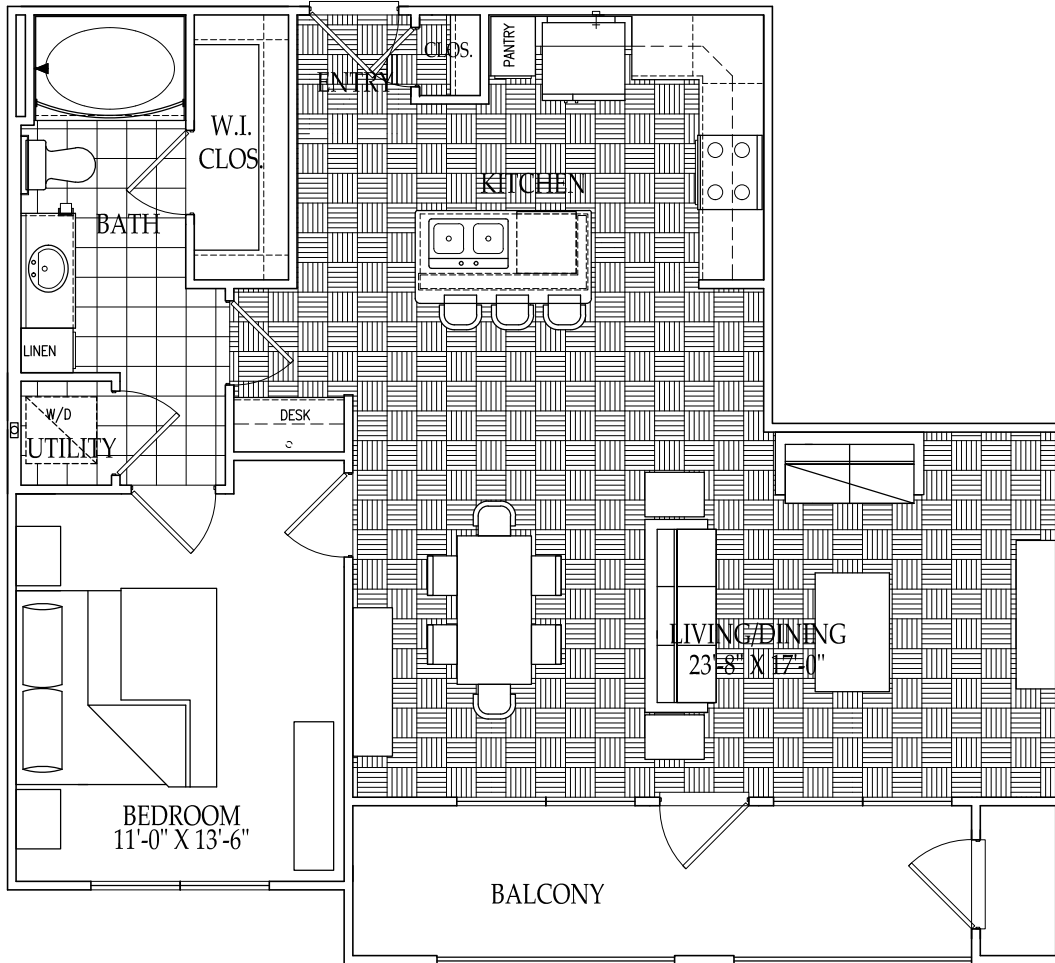

THE KADINSKY

One Bedroom / One Bathroom / A2A
853 Square Feet

THE
FAIRMONT
MUSEUM DISTRICT

4300 Dunlavy
Houston, Texas 77006

Your selected floor plan may vary from this illustration due to design configuration and architectural styling.
Not all features are available in every apartment. All square footages are approximate.