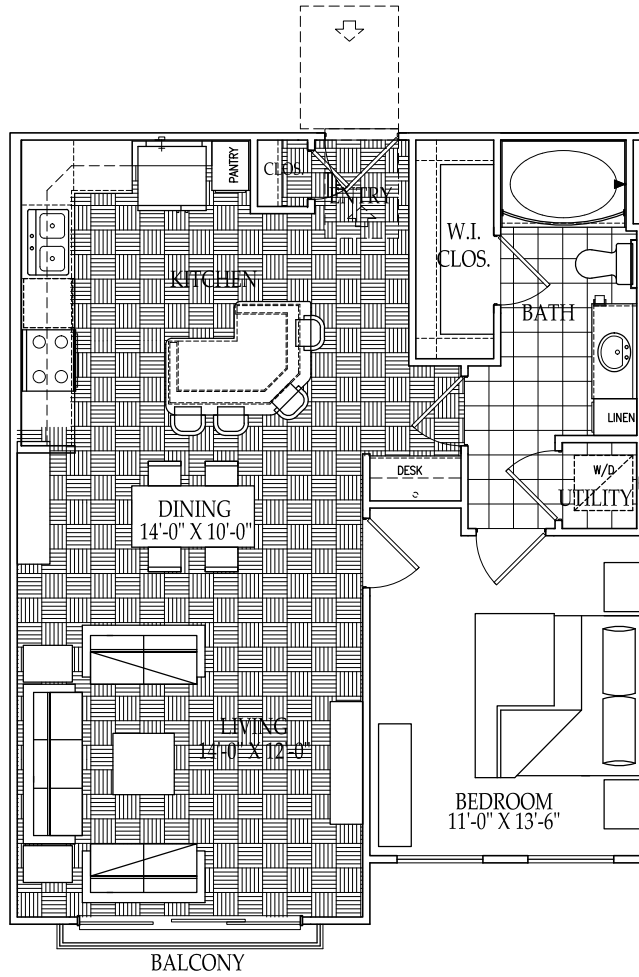

THE RAPHAEL

One Bedroom / One Bathroom / A2S
810 Square Feet

THE
FAIRMONT
MUSEUM DISTRICT

4300 Dunlavy
Houston, Texas 77006

Your selected floor plan may vary from this illustration due to design configuration and architectural styling.
Not all features are available in every apartment. All square footages are approximate.