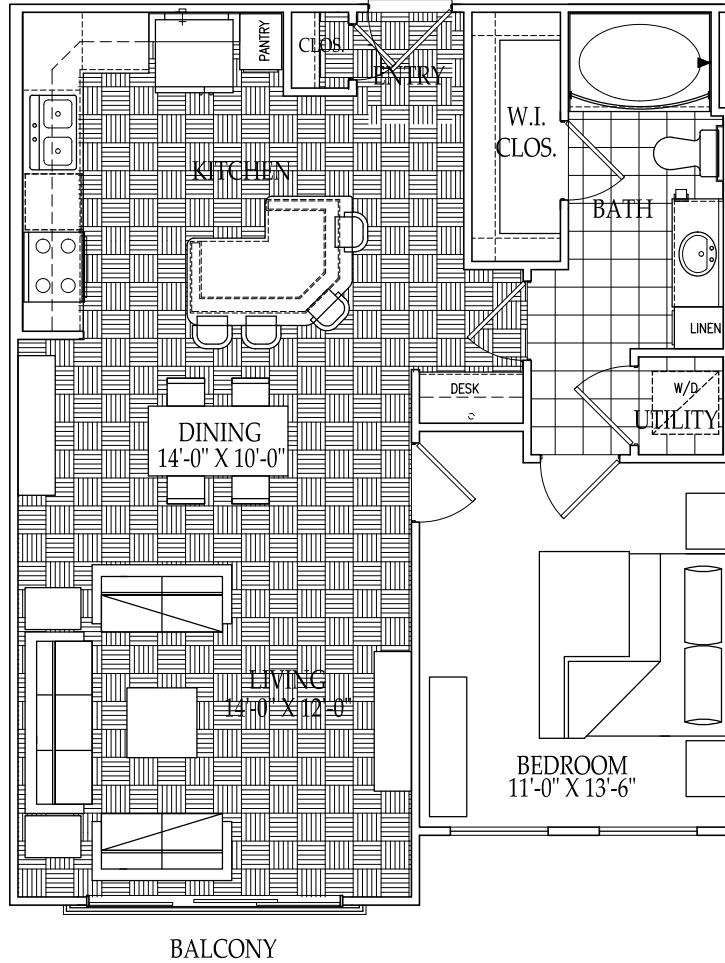

THE RAPHAEL ALT

One Bedroom / One Bathroom / A2S1

810 Square Feet

THE
FAIRMONT
MUSEUM DISTRICT

4300 Dunlavy
Houston, Texas 77006

Your selected floor plan may vary from this illustration due to design configuration and architectural styling.
Not all features are available in every apartment. All square footages are approximate.