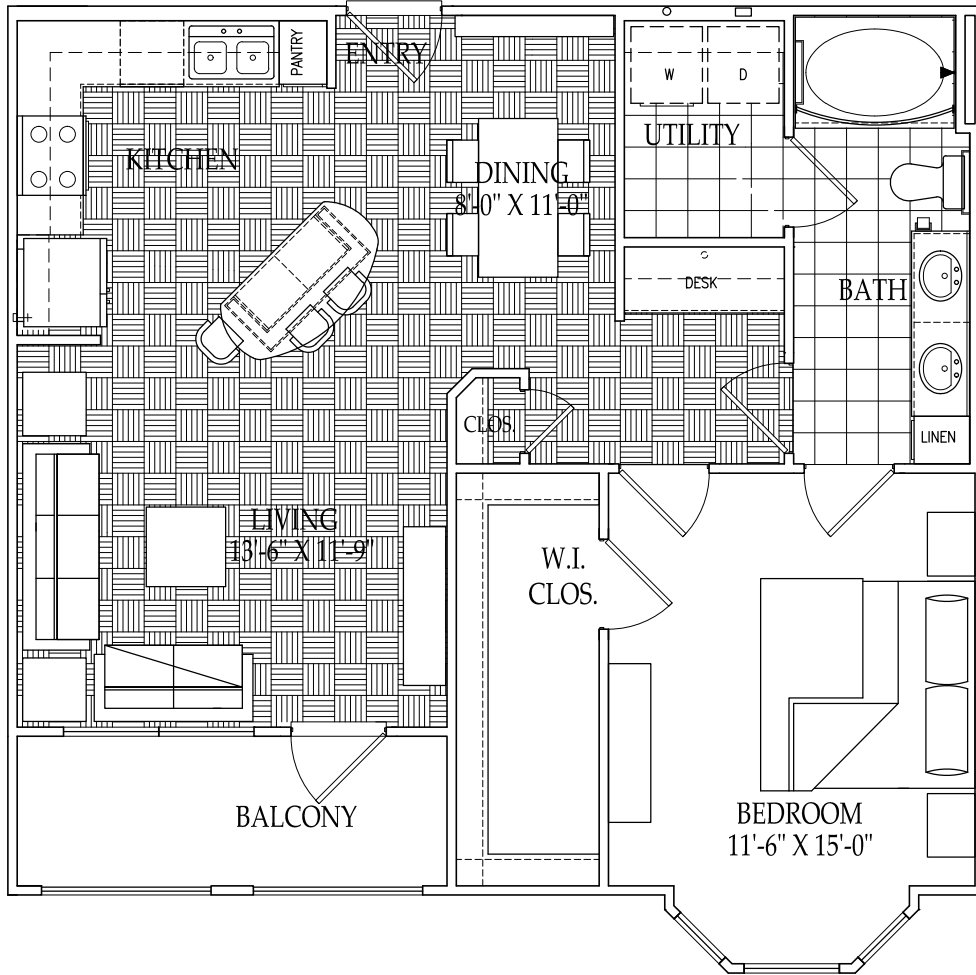

THE SISLEY

One Bedroom / One Bathroom / A3
807 Square Feet

THE
FAIRMONT
MUSEUM DISTRICT

4300 Dunlavy
Houston, Texas 77006

Your selected floor plan may vary from this illustration due to design configuration and architectural styling.
Not all features are available in every apartment. All square footages are approximate.