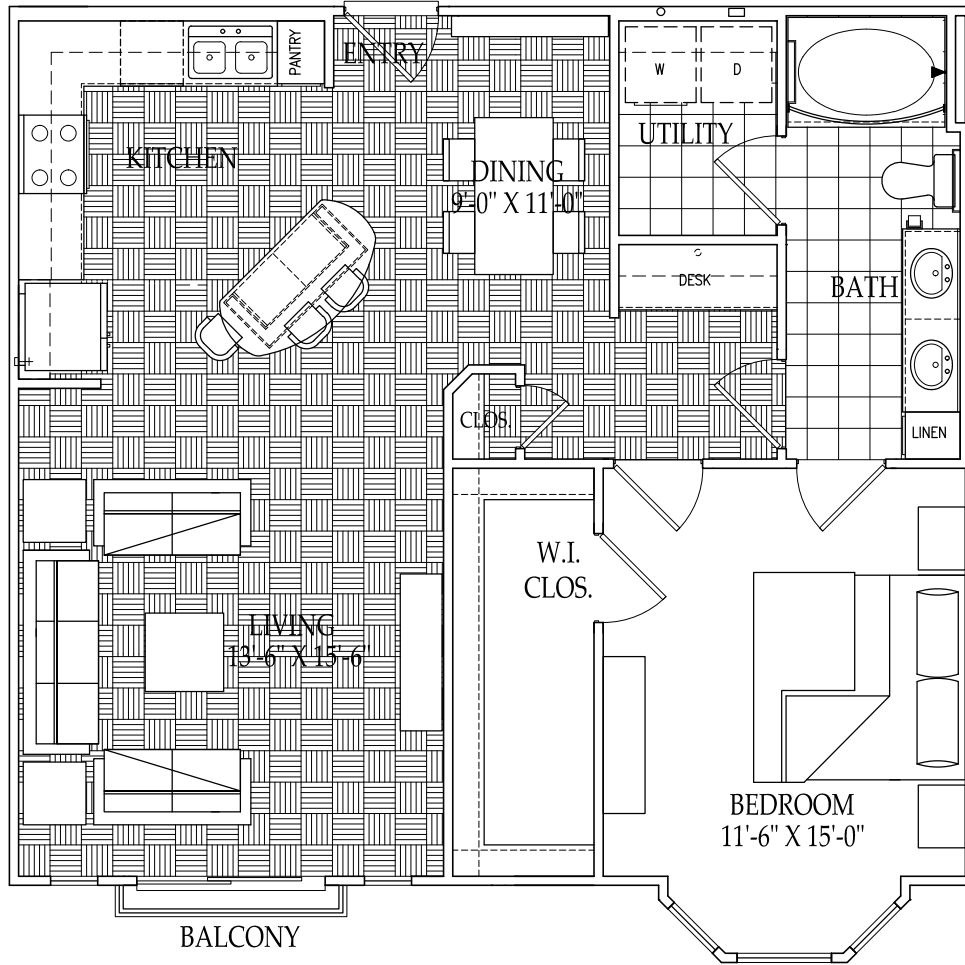

THE SARGENT

One Bedroom / One Bathroom / A3S
894 Square Feet

THE
FAIRMONT
MUSEUM DISTRICT

4300 Dunlavy
Houston, Texas 77006

Your selected floor plan may vary from this illustration due to design configuration and architectural styling.
Not all features are available in every apartment. All square footages are approximate.