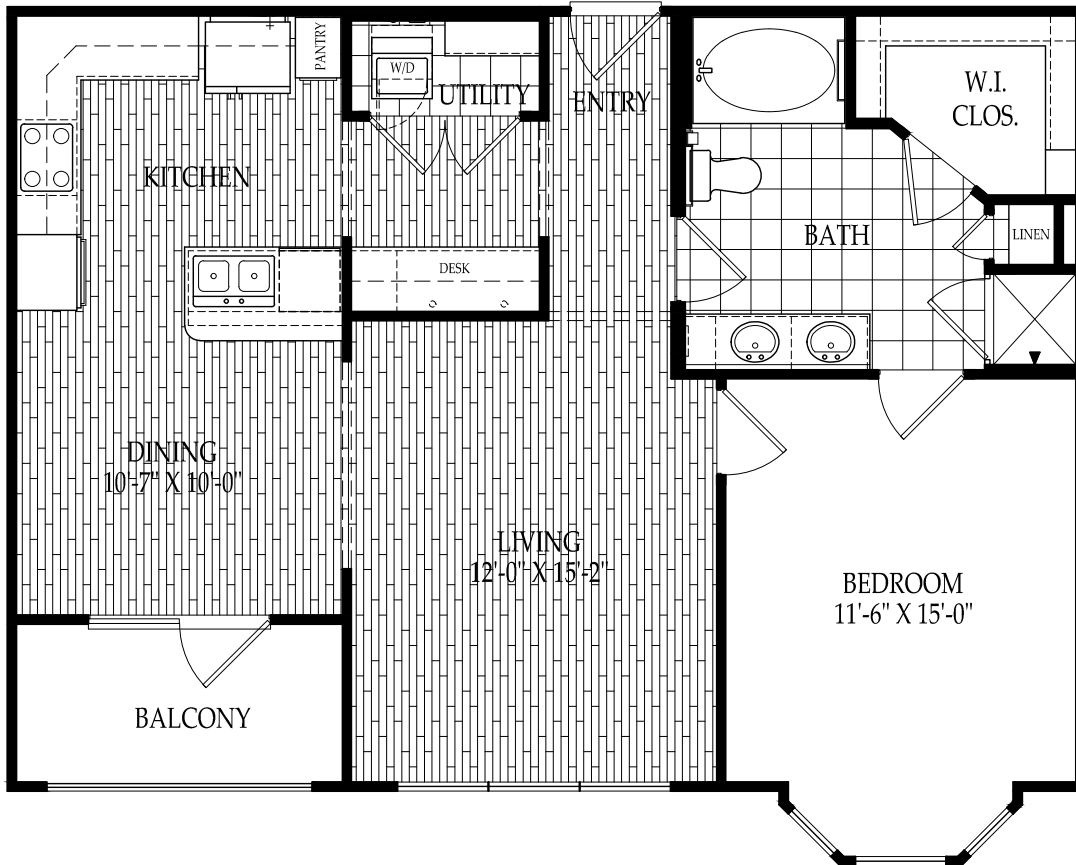

# THE DI FIORI

One Bedroom / One Bathroom / A4

872 Square Feet

THE  
**FAIRMONT**  
MUSEUM DISTRICT

4300 Dunlavy  
Houston, Texas 77006

Your selected floor plan may vary from this illustration due to design configuration and architectural styling.  
Not all features are available in every apartment. All square footages are approximate.