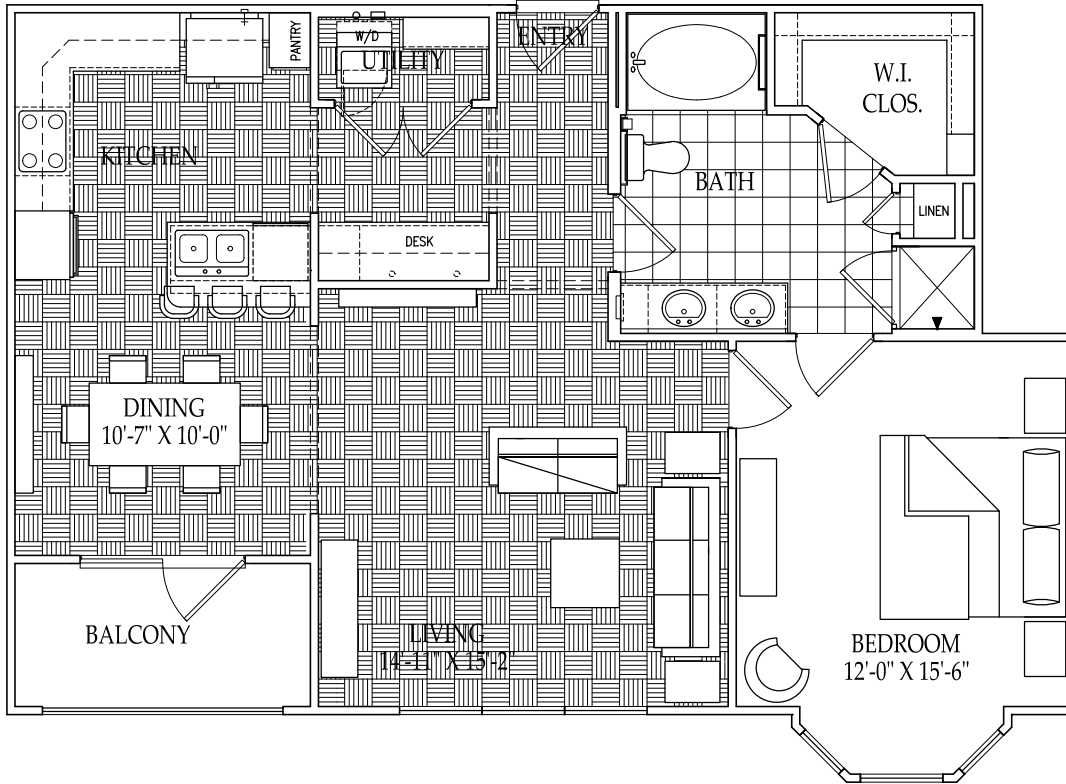

THE SIGNAC

One Bedroom / One Bathroom / A4B
919 Square Feet

THE
FAIRMONT
MUSEUM DISTRICT

4300 Dunlavy
Houston, Texas 77006

Your selected floor plan may vary from this illustration due to design configuration and architectural styling.
Not all features are available in every apartment. All square footages are approximate.