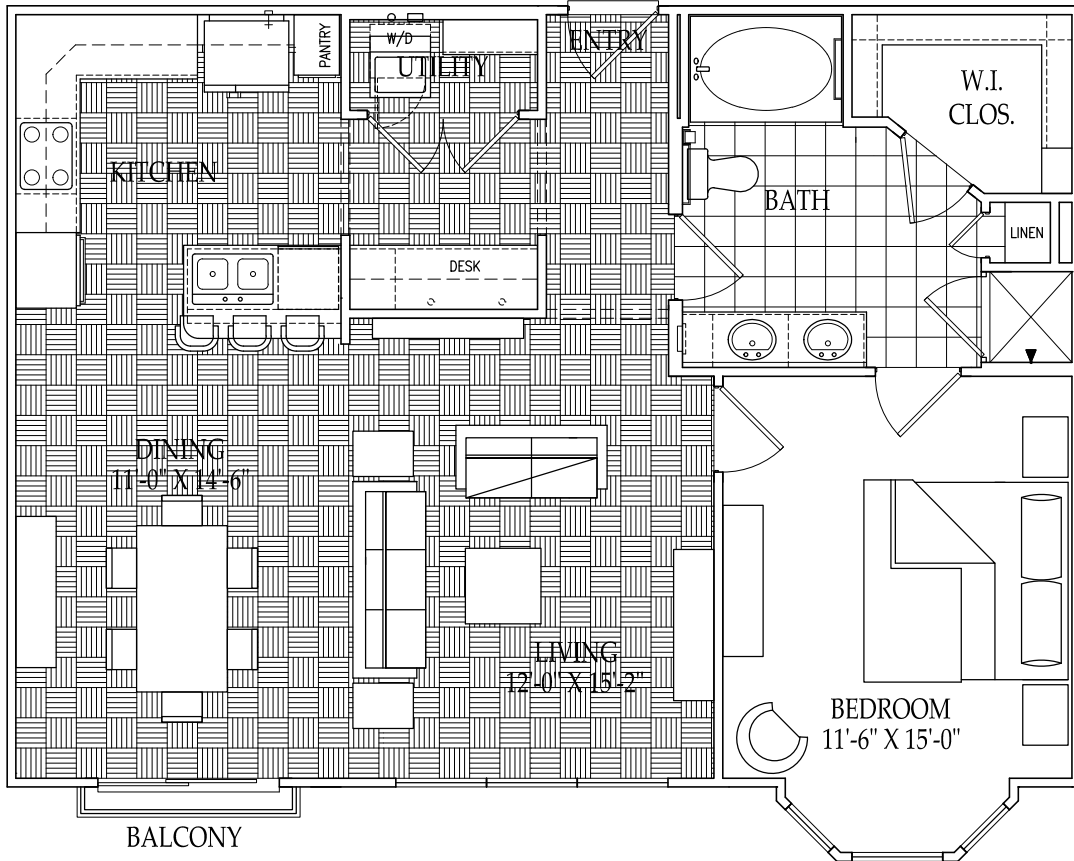

THE PISSARO

One Bedroom / One Bathroom / A4S

933 Square Feet

THE FAIRMONT

MUSEUM DISTRICT

4300 Dunlavy
Houston, Texas 77006

Your selected floor plan may vary from this illustration due to design configuration and architectural styling.
Not all features are available in every apartment. All square footages are approximate.