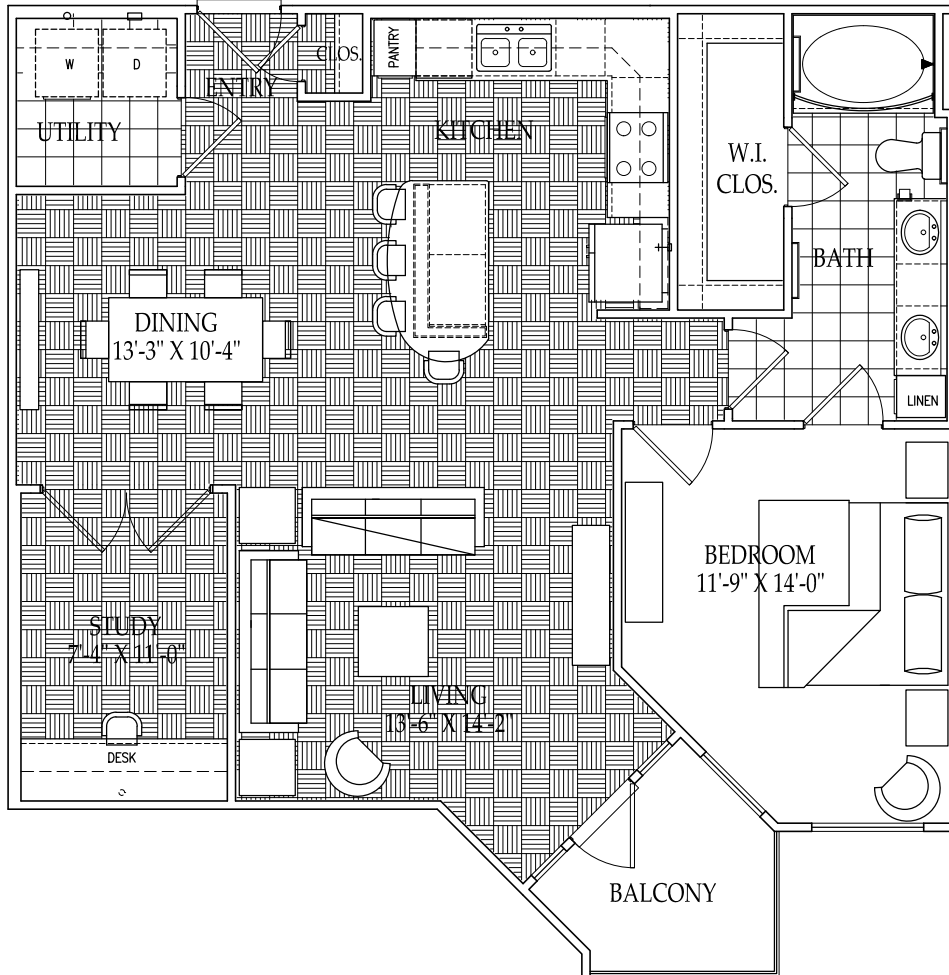

THE BERNARD

One Bedroom / One Study / One Bathroom / B1
985 Square Feet

THE
FAIRMONT
MUSEUM DISTRICT

4300 Dunlavy
Houston, Texas 77006

Your selected floor plan may vary from this illustration due to design configuration and architectural styling.
Not all features are available in every apartment. All square footages are approximate.