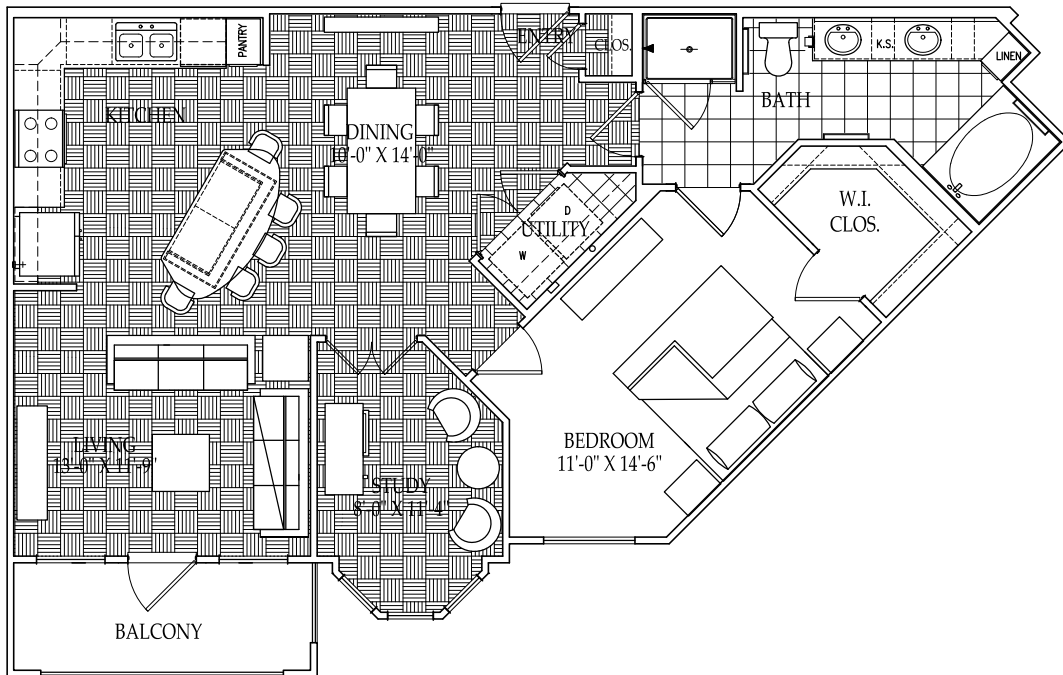

THE REDON

One Bedroom / One Study / One Bathroom / B2
958 Square Feet

THE
FAIRMONT
MUSEUM DISTRICT

4300 Dunlavy
Houston, Texas 77006

Your selected floor plan may vary from this illustration due to design configuration and architectural styling.
Not all features are available in every apartment. All square footages are approximate.