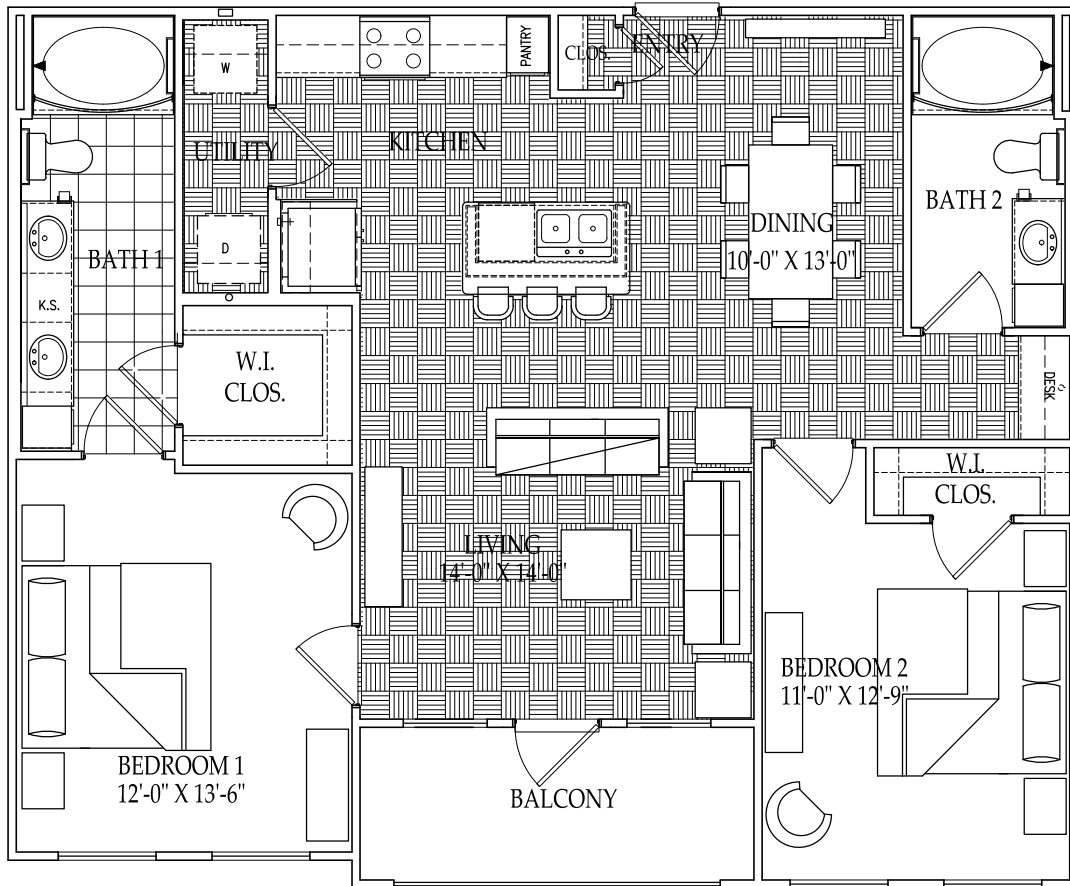

# THE VALMIEN

Two Bedroom / Two Bath / C1

1111 Square Feet

## THE FAIRMONT

MUSEUM DISTRICT

4300 Dunlavy  
Houston, Texas 77006

Your selected floor plan may vary from this illustration due to design configuration and architectural styling.  
Not all features are available in every apartment. All square footages are approximate.