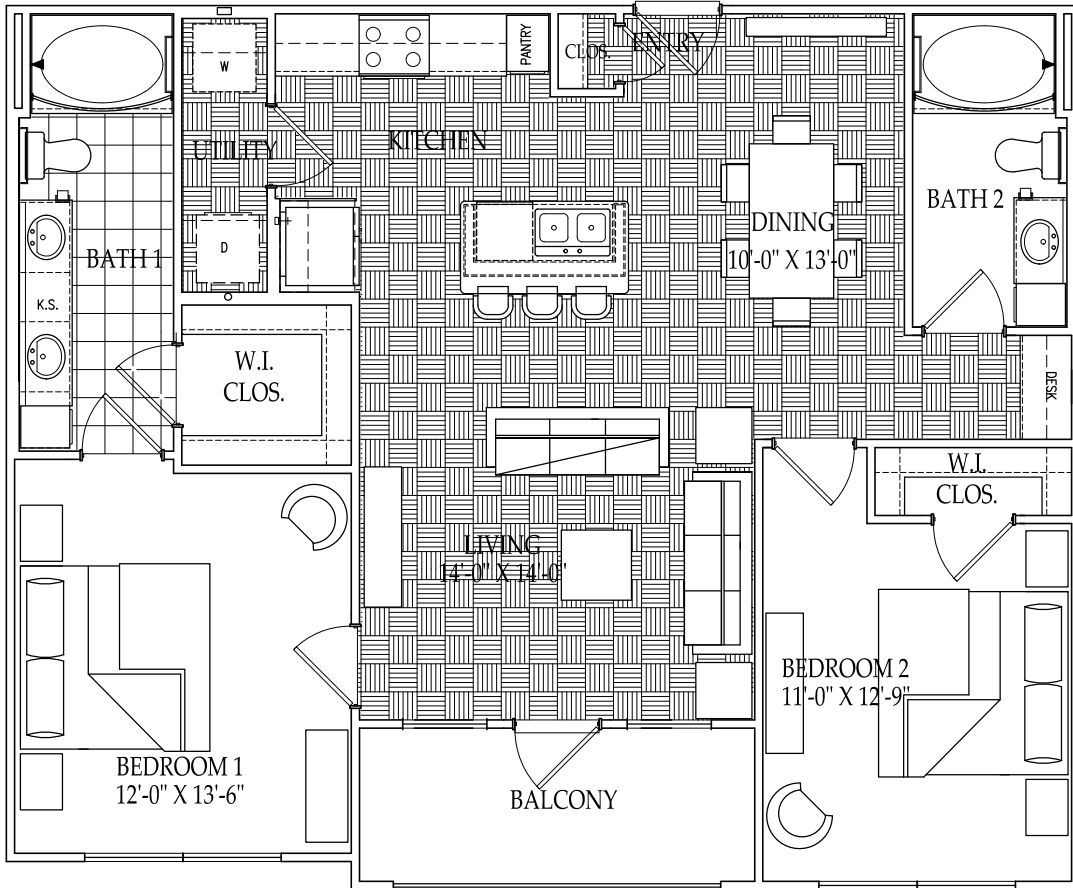

# THE VALMIEN ALT

Two Bedroom / Two Bath / C1B

1111 Square Feet

THE  
**FAIRMONT**  
MUSEUM DISTRICT

4300 Dunlavy  
Houston, Texas 77006

Your selected floor plan may vary from this illustration due to design configuration and architectural styling.  
Not all features are available in every apartment. All square footages are approximate.