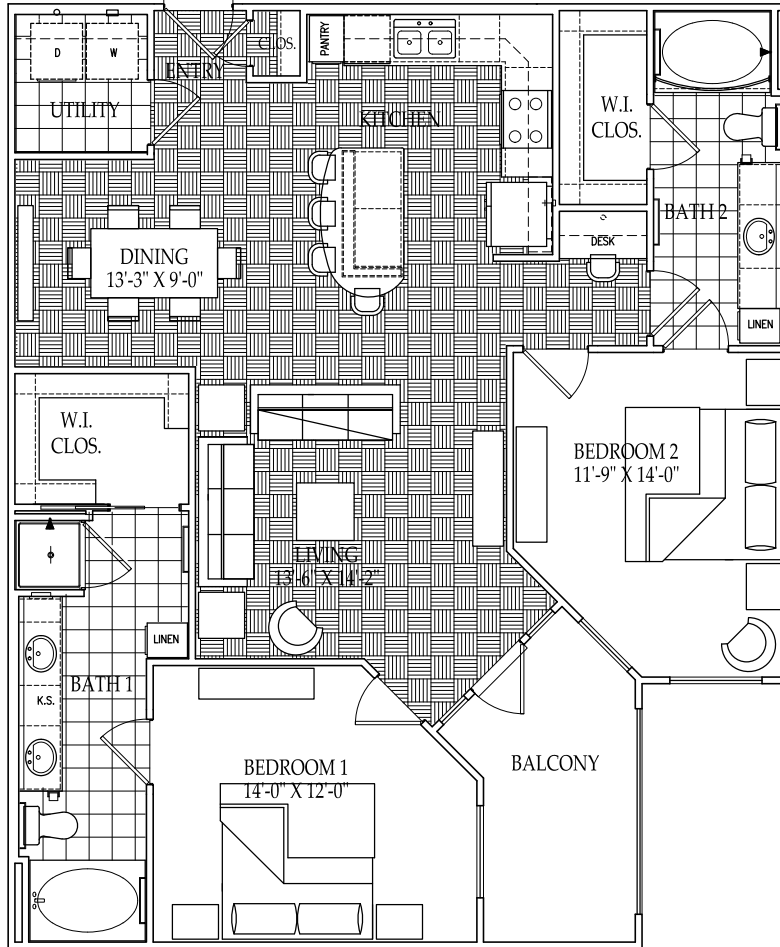

# THE MANET

Two Bedroom / Two Bath / C2

1225 Square Feet

THE  
**FAIRMONT**  
MUSEUM DISTRICT

4300 Dunlavy  
Houston, Texas 77006

Your selected floor plan may vary from this illustration due to design configuration and architectural styling.  
Not all features are available in every apartment. All square footages are approximate.