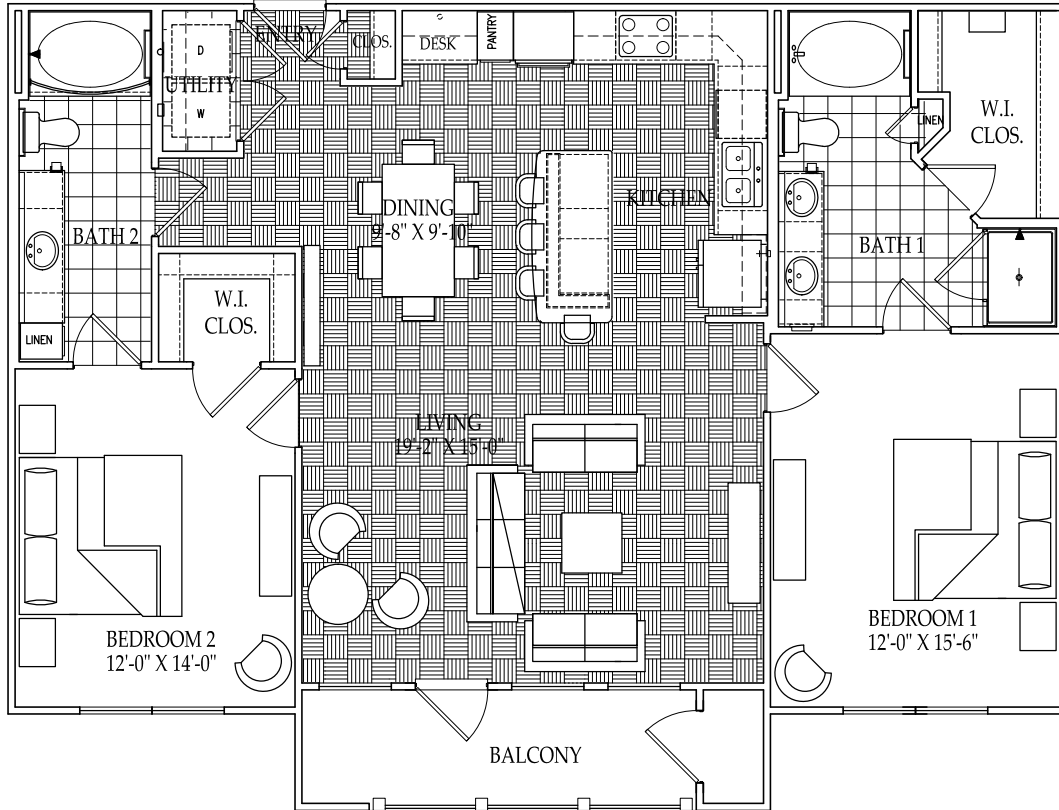

# THE ROUSSEAU

Two Bedroom / Two Bath / C3

1279 Square Feet

THE  
**FAIRMONT**  
MUSEUM DISTRICT

4300 Dunlavy  
Houston, Texas 77006

Your selected floor plan may vary from this illustration due to design configuration and architectural styling.  
Not all features are available in every apartment. All square footages are approximate.