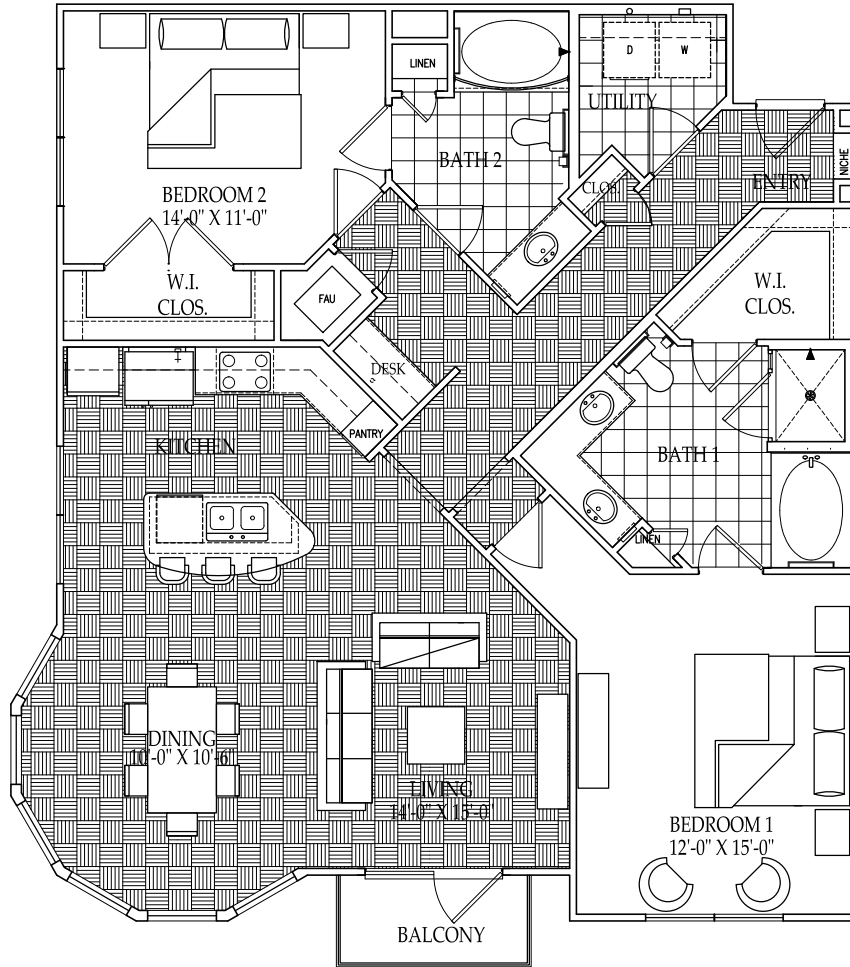

# THE WARHOL

Two Bedroom / Two Bath / C4

1361 Square Feet

THE  
**FAIRMONT**  
MUSEUM DISTRICT

4300 Dunlavy  
Houston, Texas 77006

Your selected floor plan may vary from this illustration due to design configuration and architectural styling.  
Not all features are available in every apartment. All square footages are approximate.