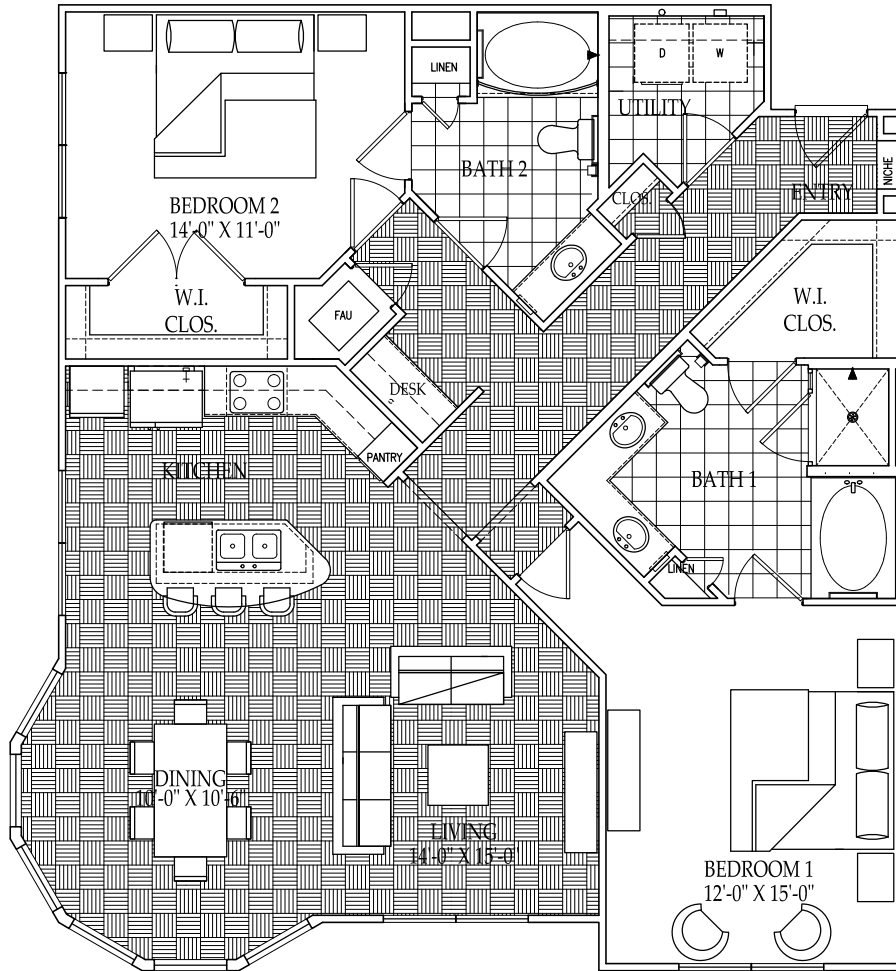

THE WARHOL ALT 1

Two Bedroom / Two Bath / C4A

1361 Square Feet

THE FAIRMONT

MUSEUM DISTRICT

4300 Dunlavy
Houston, Texas 77006

Your selected floor plan may vary from this illustration due to design configuration and architectural styling.
Not all features are available in every apartment. All square footages are approximate.