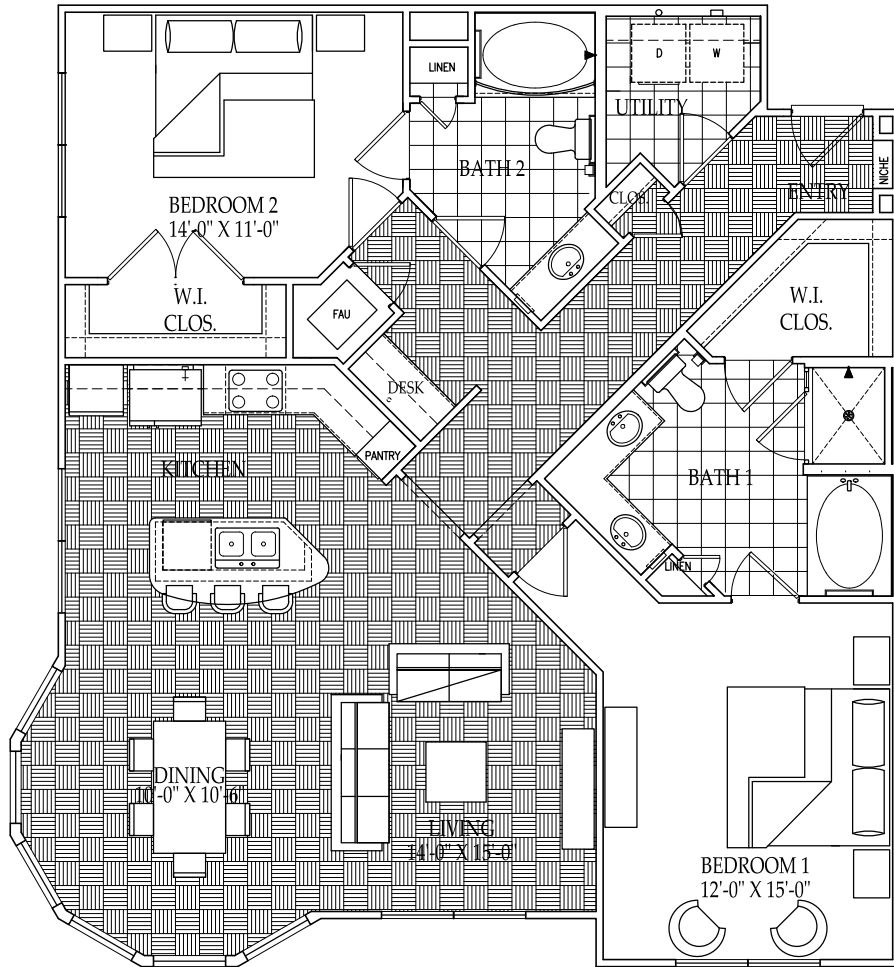

THE WARHOL ALT 3

Two Bedroom / Two Bath / C4B

1361 Square Feet

THE FAIRMONT

MUSEUM DISTRICT

4300 Dunlavy
Houston, Texas 77006

Your selected floor plan may vary from this illustration due to design configuration and architectural styling.
Not all features are available in every apartment. All square footages are approximate.