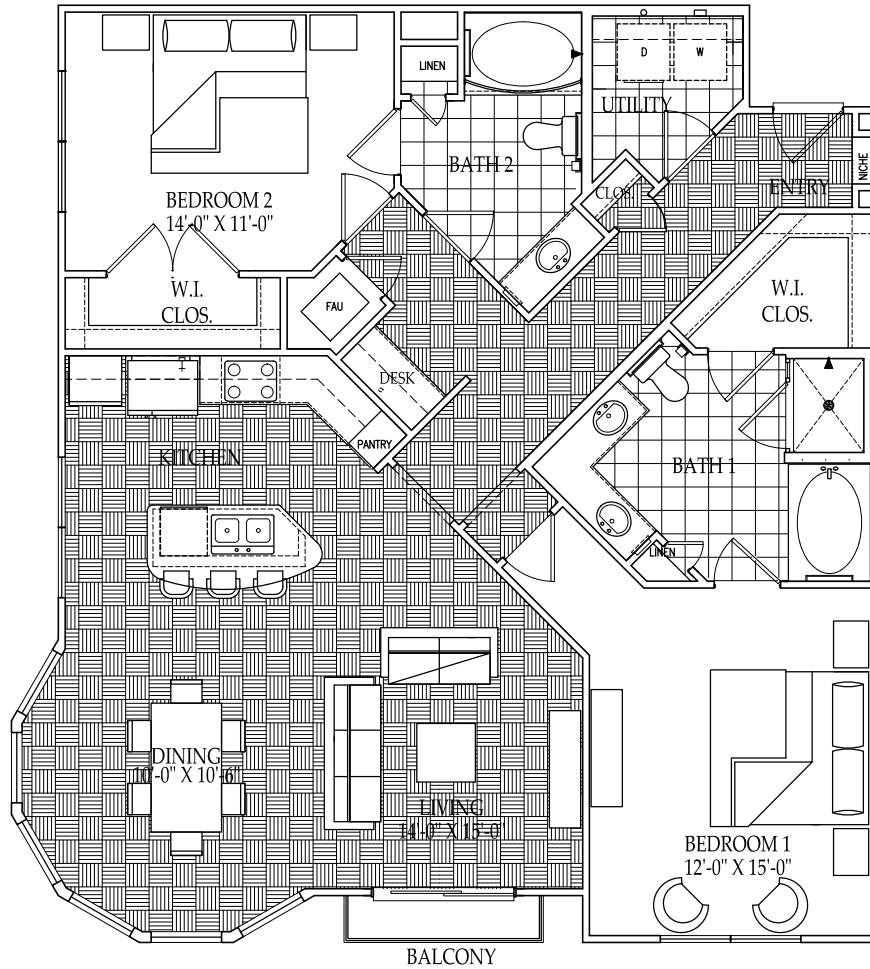

THE WARHOL ALT 2

Two Bedroom / Two Bath / C4S

1361 Square Feet

THE
FAIRMONT
MUSEUM DISTRICT

4300 Dunlavy
Houston, Texas 77006

Your selected floor plan may vary from this illustration due to design configuration and architectural styling.
Not all features are available in every apartment. All square footages are approximate.