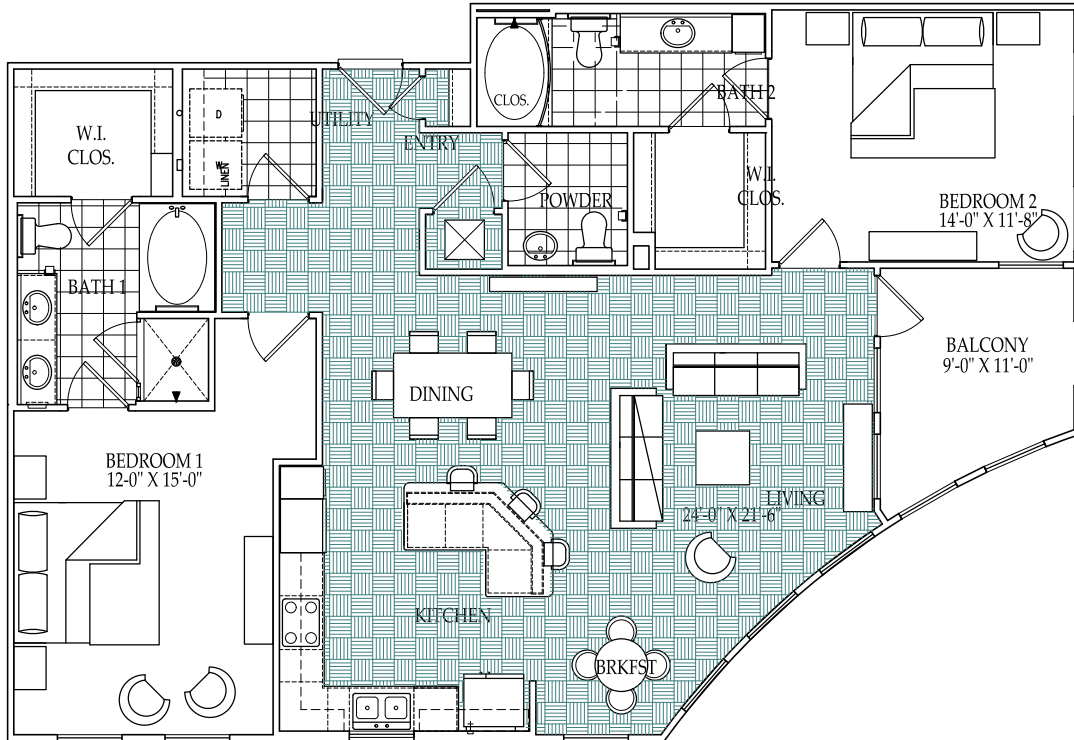

THE SHUTZENBERGER

Two Bedroom / Two Bath / D2

1390 Square Feet

THE FAIRMONT

MUSEUM DISTRICT

4300 Dunlavy
Houston, Texas 77006

Your selected floor plan may vary from this illustration due to design configuration and architectural styling.
Not all features are available in every apartment. All square footages are approximate.